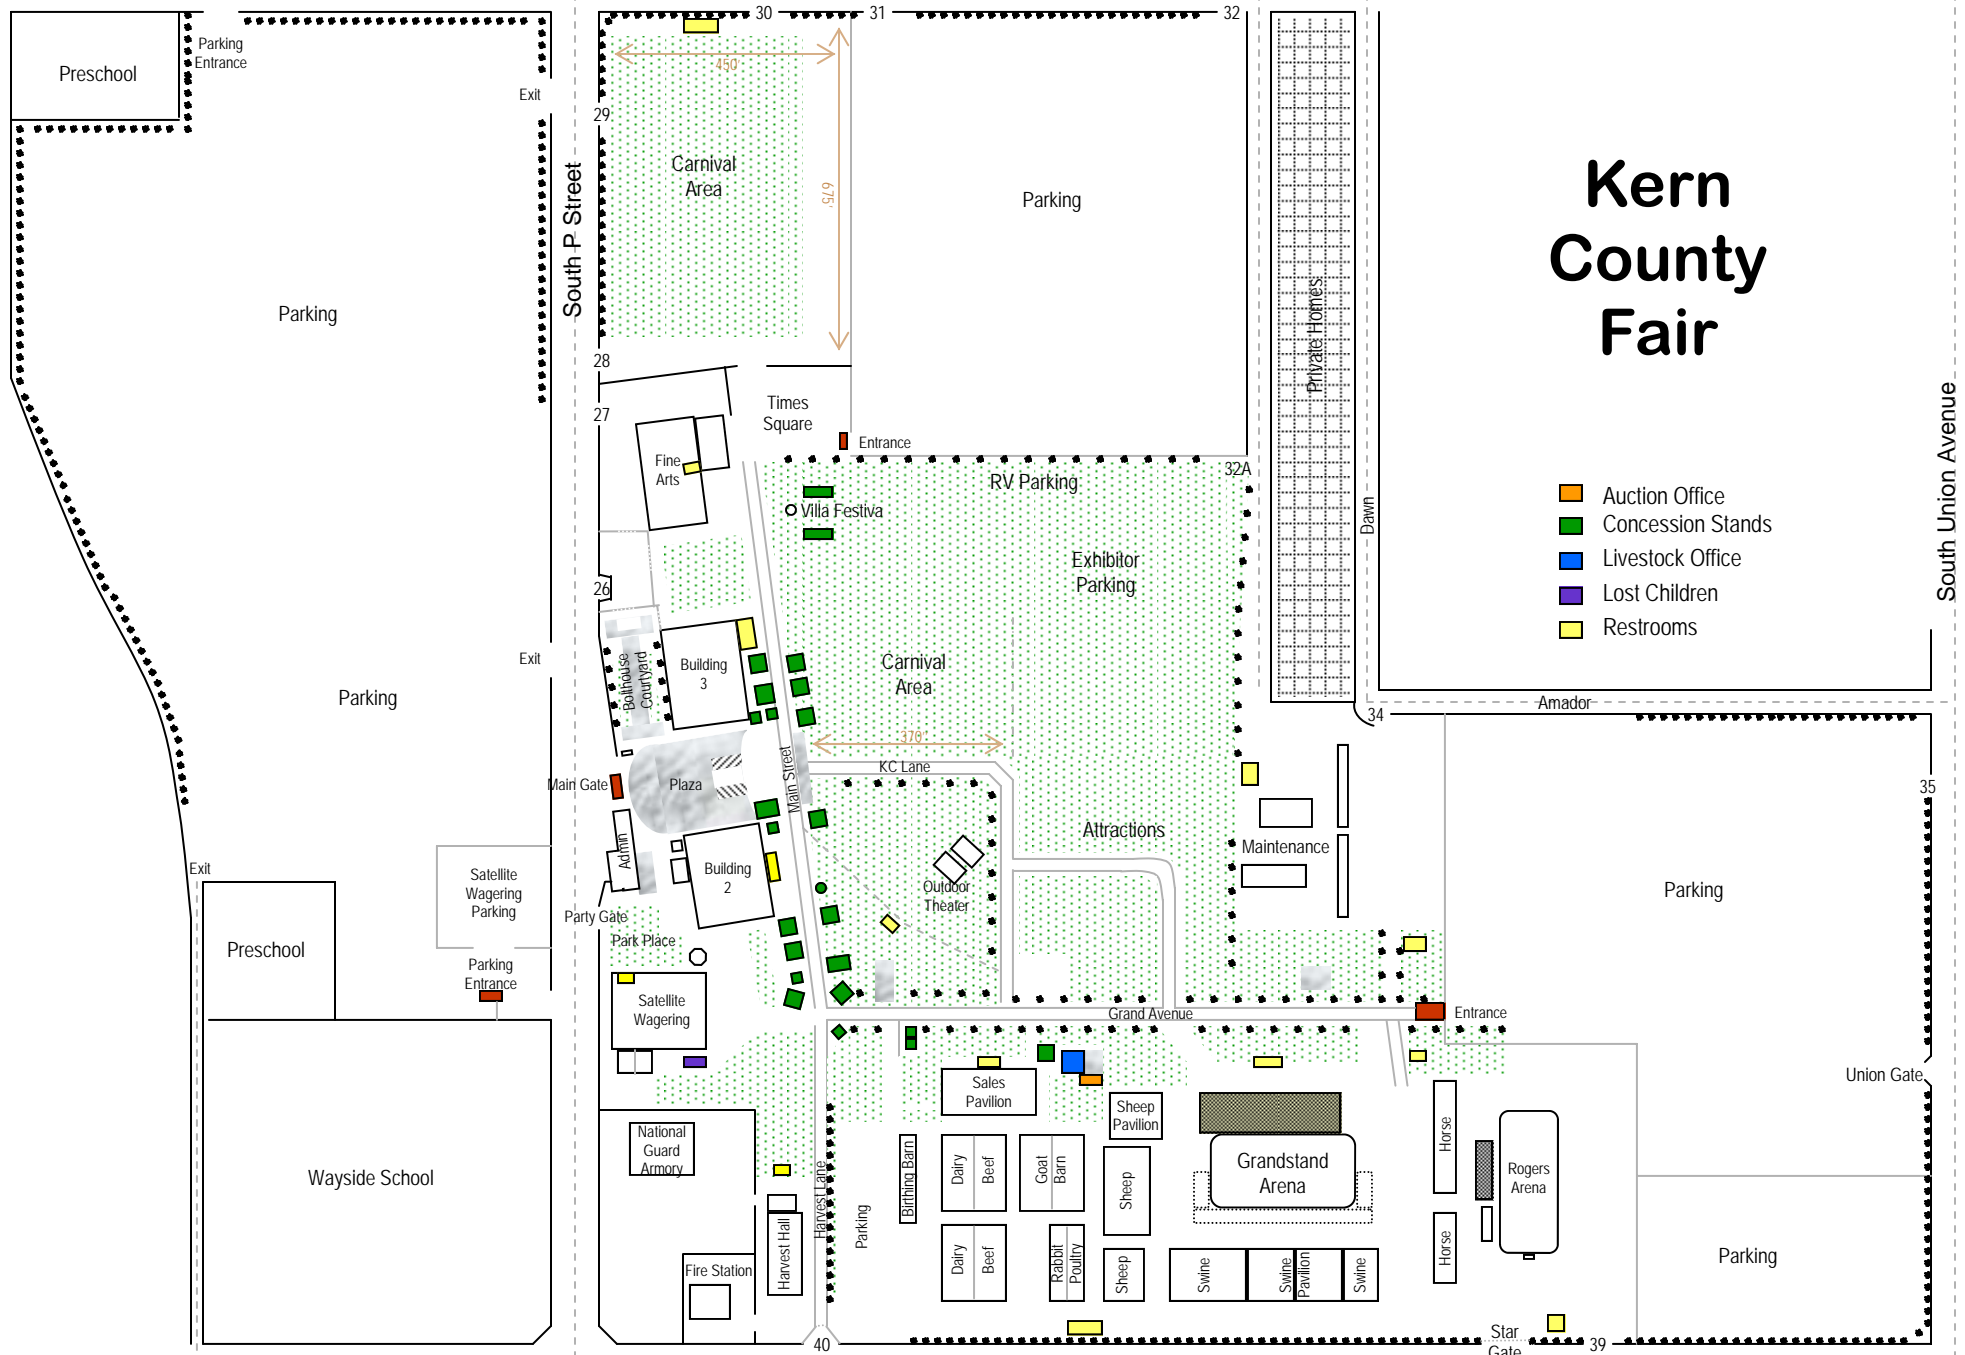

Belle Terrace Street

Kern County Fair

- Auction Office
- Concession Stands
- Livestock Office
- Lost Children
- Restrooms

South Union Avenue

Ming Avenue

Star Gate

39

Union Gate

31

32

29

28

27

26

Main Gate

Party Gate

Park Place

Satellite Wagering

National Guard Armory

Fire Station

Harvest Hall

Harvest Lane

40

Parking Entrance

Exit

Exit

Exit

Satellite Wagering Parking

Parking Entrance

Preschool

Wayside School

Preschool